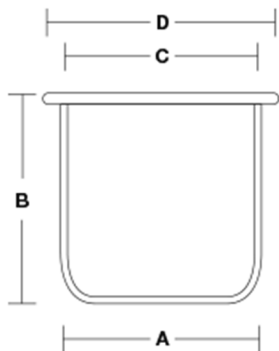

## Zr Fluxer Style Crucibles

Code	A	B	C	D
ZFX200	36mm	44mm	40mm	49mm
ZFX300	38mm	43mm	46mm	58mm